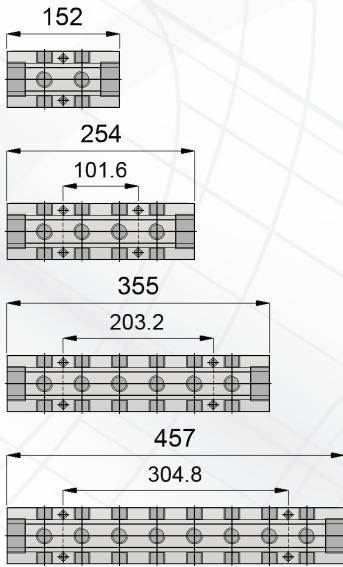

■ WATER COLLECTOR HPAC - 1" 1/2
COLLECTEUR EAU HPAC - 1" 1/2 / WASSERVERTEILER HPAC - 1" 1/2

(EX) HPAC14-112BCD4R

HPAC 14-112 BCD 4 R

- Serie
- Outlet Thread Size BSP (1/4 or 3/8 or 1/2)
- Thread Size BSP (1"1/2)
- Surfaces that the holes are existing
- Holes number of one surface
- Colour (B=Blue / R=Red / BR=Blue & Red)

■ WATER COLLECTOR HPAC - 2"
COLLECTEUR EAU HPAC - 2" / WASSERVERTEILER HPAC - 2"

(EX) HPAC12-2BCD4R

HPAC 12-2 BCD 4 R

- Serie
- Outlet Thread Size BSP (1/2 or 3/4 or 1")
- Thread Size BSP (2")
- Surfaces that the holes are existing
- Holes number of one surface
- Colour (B=Blue / R=Red / BR=Blue & Red)