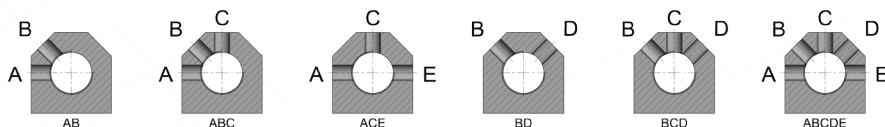

■ WATER COLLECTOR HPAC - 1" 1/2
COLLECTEUR EAU HPAC - 1" 1/2 / WASSERVERTEILER HPAC - 1" 1/2

(EX) HPAC14-112BCD4R

HPAC 14-112 BCD 4 R

- Serie
- Outlet Thread Size BSP (1/4 or 3/8 or 1/2)
- Thread Size BSP (1"1/2)
- Surfaces that the holes are existing
- Holes number of one surface
- Colour (B=Blue / R=Red / BR=Blue & Red)

■ WATER COLLECTOR HPAC - 2"
COLLECTEUR EAU HPAC - 2" / WASSERVERTEILER HPAC - 2"

(EX) HPAC12-2BCD4R

HPAC 12-2 BCD 4 R

- Serie
- Outlet Thread Size BSP (1/2 or 3/4 or 1")
- Thread Size BSP (2")
- Surfaces that the holes are existing
- Holes number of one surface
- Colour (B=Blue / R=Red / BR=Blue & Red)