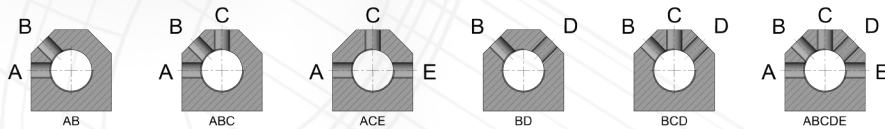

■ WATER COLLECTOR HPAC - 1" 1/2
COLLECTEUR EAU HPAC - 1" 1/2 / WASSERVERTEILER HPAC - 1" 1/2

(EX) HPAC14-112BCD4R

HPAC 14-112 BCD 4 R

- Serie
- Outlet Thread Size BSP (1/4 or 3/8 or 1/2)
- Thread Size BSP (1"1/2)
- Surfaces that the holes are existing
- Holes number of one surface
- Colour (B=Blue / R=Red / BR=Blue & Red)

■ WATER COLLECTOR HPAC - 2"
COLLECTEUR EAU HPAC - 2" / WASSERVERTEILER HPAC - 2"

(EX) HPAC12-2BCD4R

HPAC 12-2 BCD 4 R

- Serie
- Outlet Thread Size BSP (1/2 or 3/4 or 1")
- Thread Size BSP (2")
- Surfaces that the holes are existing
- Holes number of one surface
- Colour (B=Blue / R=Red / BR=Blue & Red)