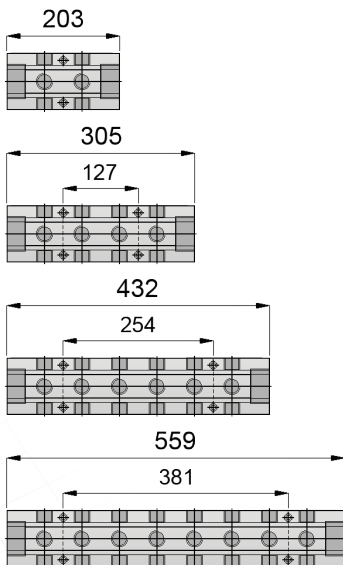

■ WATER COLLECTOR HPAC - 1" 1/2
COLLECTEUR EAU HPAC - 1" 1/2 / WASSERVERTEILER HPAC - 1" 1/2

(EX) HPAC14-112BCD4R

HPAC 14-112 BCD 4 R

- Serie
- Outlet Thread Size BSP (1/4 or 3/8 or 1/2)
- Thread Size BSP (1"1/2)
- Surfaces that the holes are existing
- Holes number of one surface
- Colour (B=Blue / R=Red / BR=Blue & Red)

■ WATER COLLECTOR HPAC - 2"
COLLECTEUR EAU HPAC - 2" / WASSERVERTEILER HPAC - 2"

(EX) HPAC12-2BCD4R

HPAC 12-2 BCD 4 R

- Serie
- Outlet Thread Size BSP (1/2 or 3/4 or 1")
- Thread Size BSP (2")
- Surfaces that the holes are existing
- Holes number of one surface
- Colour (B=Blue / R=Red / BR=Blue & Red)