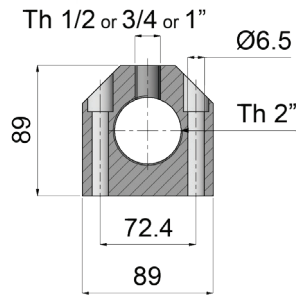

■ WATER COLLECTOR HPAC - 1" 1/2
COLLECTEUR EAU HPAC - 1" 1/2 / WASSERVERTEILER HPAC - 1" 1/2

(EX) HPAC14-112BCD4R

HPAC 14-112 BCD 4 R

- Serie
- Outlet Thread Size BSP (1/4 or 3/8 or 1/2)
- Thread Size BSP (1"1/2)
- Surfaces that the holes are existing
- Holes number of one surface
- Colour (B=Blue / R=Red / BR=Blue & Red)

■ WATER COLLECTOR HPAC - 2"
COLLECTEUR EAU HPAC - 2" / WASSERVERTEILER HPAC - 2"

(EX) HPAC12-2BCD4R

HPAC 12-2 BCD 4 R

- Serie
- Outlet Thread Size BSP (1/2 or 3/4 or 1")
- Thread Size BSP (2")
- Surfaces that the holes are existing
- Holes number of one surface
- Colour (B=Blue / R=Red / BR=Blue & Red)