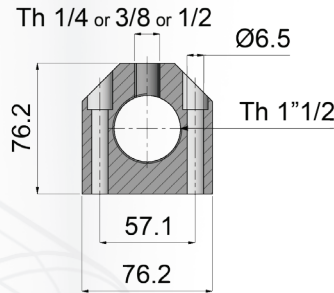

■ WATER COLLECTOR HPAC - 1" 1/2
COLLECTEUR EAU HPAC - 1" 1/2 / WASSERVERTEILER HPAC - 1" 1/2

(EX) HPAC14-112BCD4R

HPAC 14-112 BCD 4 R

- Serie
- Outlet Thread Size BSP (1/4 or 3/8 or 1/2)
- Thread Size BSP (1"1/2)
- Surfaces that the holes are existing
- Holes number of one surface
- Colour (B=Blue / R=Red / BR=Blue & Red)

■ WATER COLLECTOR HPAC - 2"
COLLECTEUR EAU HPAC - 2" / WASSERVERTEILER HPAC - 2"

(EX) HPAC12-2BCD4R

HPAC 12-2 BCD 4 R

- Serie
- Outlet Thread Size BSP (1/2 or 3/4 or 1")
- Thread Size BSP (2")
- Surfaces that the holes are existing
- Holes number of one surface
- Colour (B=Blue / R=Red / BR=Blue & Red)