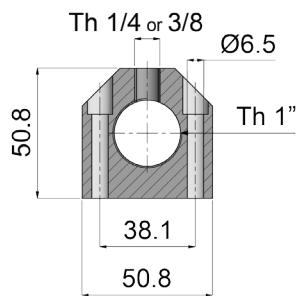

■ **WATER COLLECTOR HPAC - 3/4**
COLLECTEUR EAU HPAC - 3/4 / **WASSERVERTEILER HPAC - 3/4**

(EX) HPAC14-34BCD4R

HPAC 14-34 BCD 4 R

- Serie ←
- Outlet Thread Size BSP (1/4) ←
- Thread Size BSP (3/4) ←
- Surfaces that the holes are existing ←
- Holes number of one surface ←
- Colour (B=Blue / R=Red / BR=Blue & Red) ←

■ **WATER COLLECTOR HPAC - 1"**
COLLECTEUR EAU HPAC - 1" / **WASSERVERTEILER HPAC - 1"**

(EX) HPAC14-1BCD4R

HPAC 14-1 BCD 4 R

- Serie ←
- Outlet Thread Size BSP (1/4 or 3/8) ←
- Thread Size BSP (1") ←
- Surfaces that the holes are existing ←
- Holes number of one surface ←
- Colour (B=Blue / R=Red / BR=Blue & Red) ←