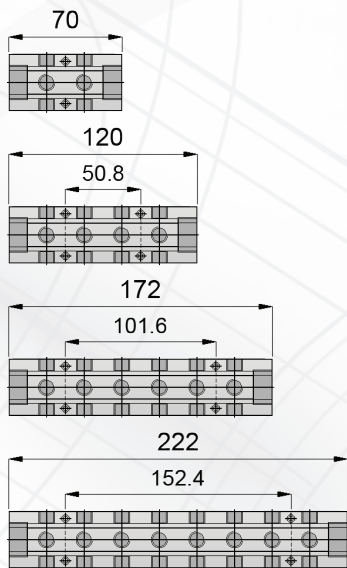

■ **WATER COLLECTOR HPAC - 3/4**
COLLECTEUR EAU HPAC - 3/4 / **WASSERVERTEILER HPAC - 3/4**

(EX) HPAC14-34BCD4R

HPAC 14-34 BCD 4 R

- Serie ←
- Outlet Thread Size BSP (1/4) ←
- Thread Size BSP (3/4) ←
- Surfaces that the holes are existing ←
- Holes number of one surface ←
- Colour (B=Blue / R=Red / BR=Blue & Red) ←

■ **WATER COLLECTOR HPAC - 1"**
COLLECTEUR EAU HPAC - 1" / **WASSERVERTEILER HPAC - 1"**

(EX) HPAC14-1BCD4R

HPAC 14-1 BCD 4 R

- Serie ←
- Outlet Thread Size BSP (1/4 or 3/8) ←
- Thread Size BSP (1") ←
- Surfaces that the holes are existing ←
- Holes number of one surface ←
- Colour (B=Blue / R=Red / BR=Blue & Red) ←