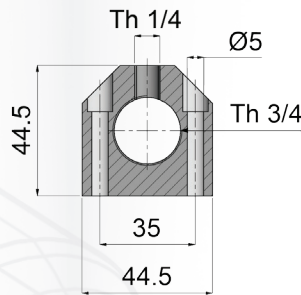

■ **WATER COLLECTOR HPAC - 3/4**
COLLECTEUR EAU HPAC - 3/4 / **WASSERVERTEILER HPAC - 3/4**

(EX) HPAC14-34BCD4R

HPAC 14-34 BCD 4 R

- Serie ←
- Outlet Thread Size BSP (1/4) ←
- Thread Size BSP (3/4) ←
- Surfaces that the holes are existing ←
- Holes number of one surface ←
- Colour (B=Blue / R=Red / BR=Blue & Red) ←

■ **WATER COLLECTOR HPAC - 1"**
COLLECTEUR EAU HPAC - 1" / **WASSERVERTEILER HPAC - 1"**

(EX) HPAC14-1BCD4R

HPAC 14-1 BCD 4 R

- Serie ←
- Outlet Thread Size BSP (1/4 or 3/8) ←
- Thread Size BSP (1") ←
- Surfaces that the holes are existing ←
- Holes number of one surface ←
- Colour (B=Blue / R=Red / BR=Blue & Red) ←