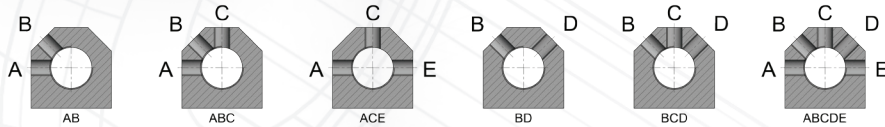

■ **WATER COLLECTOR HPAC - 3/4**
COLLECTEUR EAU HPAC - 3/4 / **WASSERVERTEILER HPAC - 3/4**

(EX) HPAC14-34BCD4R

HPAC 14-34 BCD 4 R

- Serie ←
- Outlet Thread Size BSP (1/4) ←
- Thread Size BSP (3/4) ←
- Surfaces that the holes are existing ←
- Holes number of one surface ←
- Colour (B=Blue / R=Red / BR=Blue & Red) ←

■ **WATER COLLECTOR HPAC - 1"**
COLLECTEUR EAU HPAC - 1" / **WASSERVERTEILER HPAC - 1"**

(EX) HPAC14-1BCD4R

HPAC 14-1 BCD 4 R

- Serie ←
- Outlet Thread Size BSP (1/4 or 3/8) ←
- Thread Size BSP (1") ←
- Surfaces that the holes are existing ←
- Holes number of one surface ←
- Colour (B=Blue / R=Red / BR=Blue & Red) ←