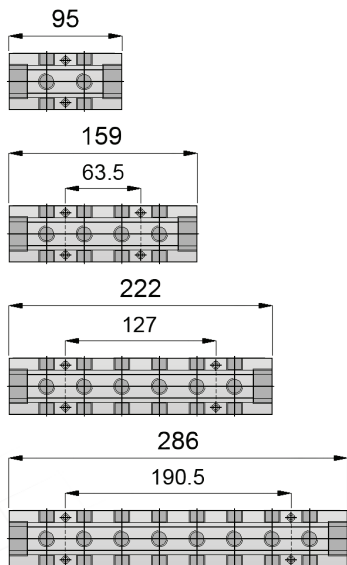

■ **WATER COLLECTOR HPAC - 3/4**
COLLECTEUR EAU HPAC - 3/4 / **WASSERVERTEILER HPAC - 3/4**

(EX) HPAC14-34BCD4R

HPAC 14-34 BCD 4 R

- Serie ←
- Outlet Thread Size BSP (1/4) ←
- Thread Size BSP (3/4) ←
- Surfaces that the holes are existing ←
- Holes number of one surface ←
- Colour (B=Blue / R=Red / BR=Blue & Red) ←

■ **WATER COLLECTOR HPAC - 1"**
COLLECTEUR EAU HPAC - 1" / **WASSERVERTEILER HPAC - 1"**

(EX) HPAC14-1BCD4R

HPAC 14-1 BCD 4 R

- Serie ←
- Outlet Thread Size BSP (1/4 or 3/8) ←
- Thread Size BSP (1") ←
- Surfaces that the holes are existing ←
- Holes number of one surface ←
- Colour (B=Blue / R=Red / BR=Blue & Red) ←