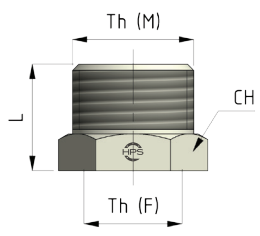

## REDUCERS / RÉDUCTION / REDUZIERUNGEN

Thread		L	ØD1	CH	Part-number
Male	Female				
1/8	1/8	21	5	15	HMF1818
1/4	1/4	26	8	17	HMF1414
3/8	3/8	26	8	22	HMF3838
1/2	1/2	30	14	25	HMF1212
3/4	3/4	34	17	30	HMF3434

Material / Matière: MS 58 (Brass / Laiton / Messing)

## REDUCERS / RÉDUCTION / REDUZIERUNGEN

Thread		L	CH	Part-number
Male	Female			
1/4	1/8	14	14	HMF1418
3/8	1/8	11	19	HMF3818
3/8	1/4	12	19	HMF3814
1/2	1/8	18	22	HMF1218
1/2	1/4	18	22	HMF1214
1/2	3/8	18	22	HMF1238
3/4	3/8	18	27	HMF3438
3/4	1/2	18	27	HMF3412
1"	3/8	18	36	HMF1038
1"	1/2	18	36	HMF1012
1"	3/4	18	36	HMF1034