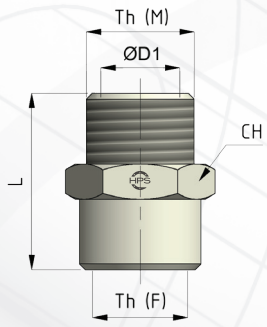

## REDUCERS / RÉDUCTION / REDUZIERUNGEN

Thread		L	ØD1	CH	Part-number
Male	Female				
1/8	1/8	21	5	15	HMF1818
1/4	1/4	26	8	17	HMF1414
3/8	3/8	26	8	22	HMF3838
1/2	1/2	30	14	25	HMF1212
3/4	3/4	34	17	30	HMF3434

Material / Matière: MS 58 (Brass / Laiton / Messing)

## REDUCERS / RÉDUCTION / REDUZIERUNGEN

Thread		L	CH	Part-number
Male	Female			
1/4	1/8	14	14	HMF1418
3/8	1/8	11	19	HMF3818
3/8	1/4	12	19	HMF3814
1/2	1/8	18	22	HMF1218
1/2	1/4	18	22	HMF1214
1/2	3/8	18	22	HMF1238
3/4	3/8	18	27	HMF3438
3/4	1/2	18	27	HMF3412
1"	3/8	18	36	HMF1038
1"	1/2	18	36	HMF1012
1"	3/4	18	36	HMF1034