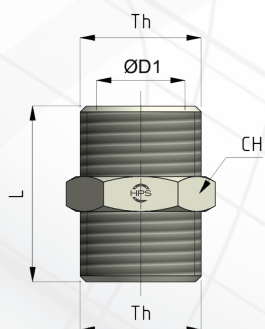

ACCESSORIES / ACCESSOIRES / ZUBEHÖR

TWIN-NIPPELS / RACCORD DOUBLE MÂLE / DOPPELNIPPEL

Thread		L	ØD1	CH	Part-number
Male	Male				
1/8	1/8	19	5	11	HMM1818
1/4	1/4	23	9	15	HMM1414
3/8	3/8	23	10	18	HMM3838
1/2	1/2	30	14	22	HMM1212
3/4	3/4	40	20	27	HMM3434
1"	1"	43	24	36	HMM1010
1" 1/4	1" 1/4	52	30	50	HMM114114

Material / Matière: MS 58 (Brass / Laiton / Messing)

REDUCERS / RÉDUCTION / REDUZIERUNGEN

Thread		L	CH	Part-number
Male	Male			
1/4	1/8	23	15	HMM1418
3/8	1/8	22	19	HMM3818
3/8	1/4	24	19	HMM3814
1/2	1/4	27	22	HMM1214
1/2	3/8	27	22	HMM1238
3/4	1/4	36	27	HMM3414
3/4	3/8	36	27	HMM3438
3/4	1/2	36	27	HMM3412
1"	3/4	43	36	HMM1034
1" 1/4	1"	45	42	HMM11410

Material / Matière: MS 58 (Brass / Laiton / Messing)