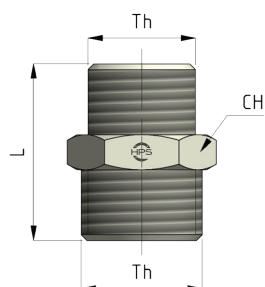

ACCESSORIES / ACCESSOIRES / ZUBEHÖR

TWIN-NIPPELS / RACCORD DOUBLE MÂLE / DOPPELNIPPEL

Thread		L	ØD1	CH	Part-number
Male	Male				
1/8	1/8	19	5	11	HMM1818
1/4	1/4	23	9	15	HMM1414
3/8	3/8	23	10	18	HMM3838
1/2	1/2	30	14	22	HMM1212
3/4	3/4	40	20	27	HMM3434
1"	1"	43	24	36	HMM1010
1" 1/4	1" 1/4	52	30	50	HMM114114

Material / Matière: MS 58 (Brass / Laiton / Messing)

REDUCERS / RÉDUCTION / REDUZIERUNGEN

Thread		L	CH	Part-number
Male	Male			
1/4	1/8	23	15	HMM1418
3/8	1/8	22	19	HMM3818
3/8	1/4	24	19	HMM3814
1/2	1/4	27	22	HMM1214
1/2	3/8	27	22	HMM1238
3/4	1/4	36	27	HMM3414
3/4	3/8	36	27	HMM3438
3/4	1/2	36	27	HMM3412
1"	3/4	43	36	HMM1034
1" 1/4	1"	45	42	HMM11410

Material / Matière: MS 58 (Brass / Laiton / Messing)