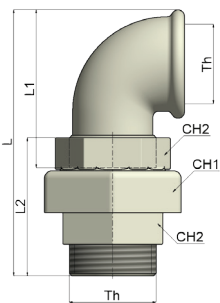

ACCESSORIES / ACCESSOIRES / ZUBEHÖR

BRASS KNEE 90° / COUDE LAITON 90° / WINKELSTÜCK BRONZE 90°

Male / Female

Thread	Part-number	
	Male / Female	Female / Female
3/4	BK34MF	BK34FF
1"	BK100MF	BK100FF
1" 1/4	BK114MF	BK114FF
1" 1/2	BK112MF	BK112FF

Female / Female

EXTENDER / PROLONGATEUR / VERLÄNGERUNG

Male / Female

Thread	Part-number	
	Male / Female	Female / Female
3/4	BKMF34	BKFF34
1"	BKMF100	BKFF100
1" 1/4	BKMF114	BKFF114
1" 1/2	BKMF112	BKFF112

Female / Female

KNEE'S 90° MF / GENOU 90° MF / WINKELSTÜCK 90° MF

Th	L	L1	L2	CH1	CH2	Part-number
3/4	100	52	61	45	30	BK90MF34
1"	100	60	52.5	52	38	BK90MF100
1" 1/4	120	70	62.5	65	45.5	BK90MF114
1" 1/2	132	78.5	70	72	53	BK90MF112

KNEE'S 90° FF / GENOU 90° FF / WINKELSTÜCK 90° FF

Th	L	L1	L2	CH1	CH2	Part-number
3/4	90	52	50	45	30	BK90FF34
1"	90	60	42	52	38	BK90FF100
1" 1/4	108	70	50	65	45.5	BK90FF114
1" 1/2	115	78.5	53	72	53	BK90FF112