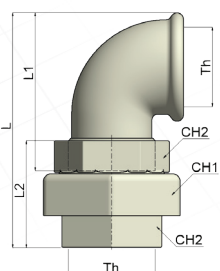

ACCESSORIES / ACCESSOIRES / ZUBEHÖR

BRASS KNEE 90° / COUDE LAITON 90° / WINKELSTÜCK BRONZE 90°

Male / Female

Thread	Part-number	
	Male / Female	Female / Female
3/4	BK34MF	BK34FF
1"	BK100MF	BK100FF
1" 1/4	BK114MF	BK114FF
1" 1/2	BK112MF	BK112FF

Female / Female

EXTENDER / PROLONGATEUR / VERLÄNGERUNG

Male / Female

Thread	Part-number	
	Male / Female	Female / Female
3/4	BKMF34	BKFF34
1"	BKMF100	BKFF100
1" 1/4	BKMF114	BKFF114
1" 1/2	BKMF112	BKFF112

Female / Female

KNEE'S 90° MF / GENOU 90° MF / WINKELSTÜCK 90° MF

Th	L	L1	L2	CH1	CH2	Part-number
3/4	100	52	61	45	30	BK90MF34
1"	100	60	52.5	52	38	BK90MF100
1" 1/4	120	70	62.5	65	45.5	BK90MF114
1" 1/2	132	78.5	70	72	53	BK90MF112

KNEE'S 90° FF / GENOU 90° FF / WINKELSTÜCK 90° FF

Th	L	L1	L2	CH1	CH2	Part-number
3/4	90	52	50	45	30	BK90FF34
1"	90	60	42	52	38	BK90FF100
1" 1/4	108	70	50	65	45.5	BK90FF114
1" 1/2	115	78.5	53	72	53	BK90FF112