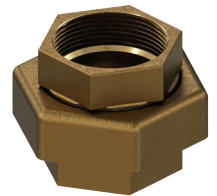

ACCESSORIES / ACCESSOIRES / ZUBEHÖR

BRASS KNEE 90° / COUDE LAITON 90° / WINKELSTÜCK BRONZE 90°

Male / Female

Thread	Part-number	
	Male / Female	Female / Female
3/4	BK34MF	BK34FF
1"	BK100MF	BK100FF
1" 1/4	BK114MF	BK114FF
1" 1/2	BK112MF	BK112FF

Female / Female

EXTENDER / PROLONGATEUR / VERLÄNGERUNG

Male / Female

Thread	Part-number	
	Male / Female	Female / Female
3/4	BKMF34	BKFF34
1"	BKMF100	BKFF100
1" 1/4	BKMF114	BKFF114
1" 1/2	BKMF112	BKFF112

Female / Female

KNEE'S 90° MF / GENOU 90° MF / WINKELSTÜCK 90° MF

Th	L	L1	L2	CH1	CH2	Part-number
3/4	100	52	61	45	30	BK90MF34
1"	100	60	52.5	52	38	BK90MF100
1" 1/4	120	70	62.5	65	45.5	BK90MF114
1" 1/2	132	78.5	70	72	53	BK90MF112

KNEE'S 90° FF / GENOU 90° FF / WINKELSTÜCK 90° FF

Th	L	L1	L2	CH1	CH2	Part-number
3/4	90	52	50	45	30	BK90FF34
1"	90	60	42	52	38	BK90FF100
1" 1/4	108	70	50	65	45.5	BK90FF114
1" 1/2	115	78.5	53	72	53	BK90FF112